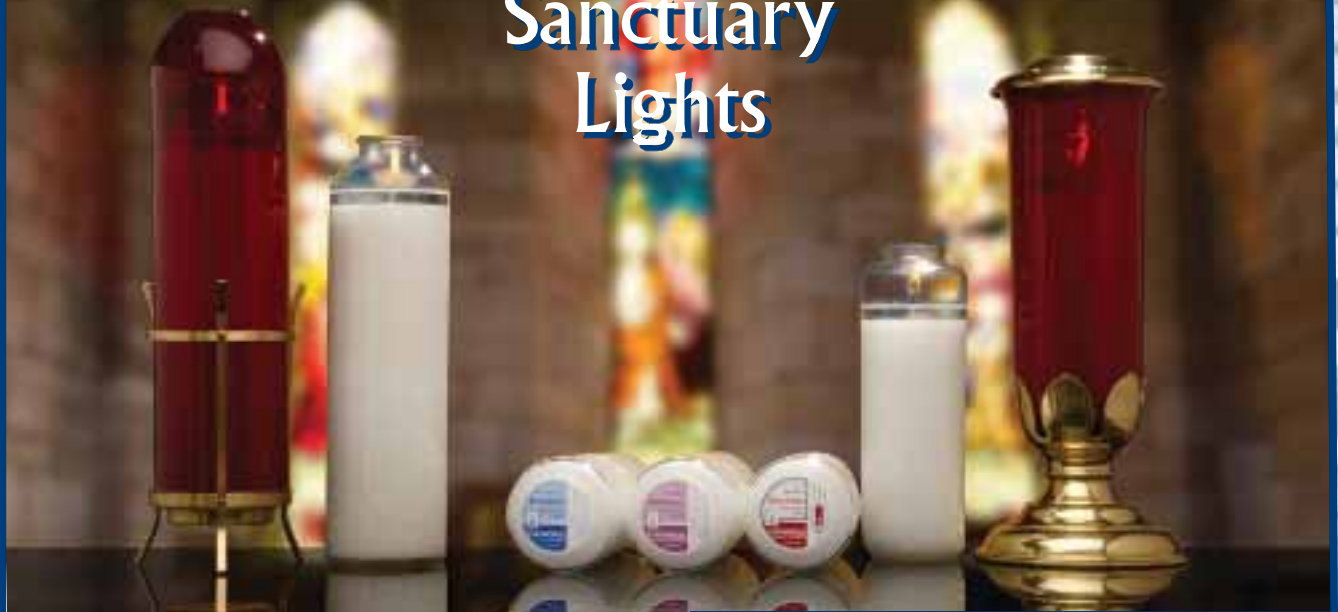

Sanctuary Lights

New! 14 Day Glass Sanctuary Light

SacraLite®

The SacraLite® 14 Day Glass Sanctuary Light is carefully manufactured using only the finest select refined waxes for a clean and dependable 14-day burning performance.

Bottle style - 9 per case. 88392009 \$89.50 case

14 Day Sanctuary Light Stand

Brass Stand 93540701 \$55.40 each

Glass Dome Style Globes

Ruby 93133101 \$55.30 each
Crystal 93133001 55.30 each

Chapel Lights

These 72 and 40 hour glass enclosed Chapel/Devotion lights lend themselves well to several applications, including the adaption to processional candlesticks, please inquire.